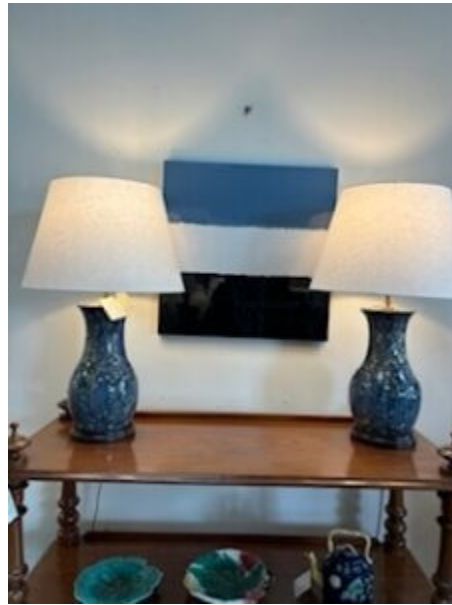

ORIGINAL ART BY COURTENAY GABRIEL. "DRIVE IN" 24X24

SKU: N/A

(404) 233-6333
DearingAntiques.com